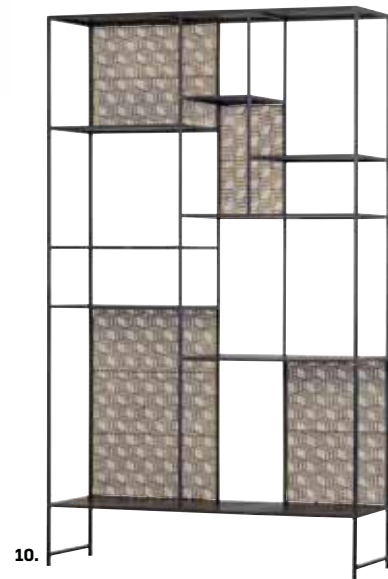

**Canyon** vase  
800982-Z

**Close in**  
dining chair  
800207-Z

**Punk** sidetable, set of 2  
800979-B

**Blanco** coffee table  
800011-Z

**Hammer** metal tray  
801247-Z

**Greedy** bowl  
800986-Z

**Tank** vase  
801263-Z

## Comfortable IN BLACK

- 1. **Statement** corner sofa left, 378652-17
- 2. **Sunday** sidetable, 800980-Z
- 3. **Asia** hanging lamp, 801152-Z
- 4. **Burly** sidetable, set of 2, 801116-Z
- 5. **Waterfall** hanging lamp, 800289-Z
- 6. **Vogue** lounge armchair, 801178-Z
- 7. **Eucalytus** wall decoration, 801083-Z
- 8. **Legs** sidetable, 800373-Z
- 9. **Stall** bench, 801147-Z
- 10. **Framed** cabinet, 801186-Z
- 11. **Wish** cabinet, 800098-Z