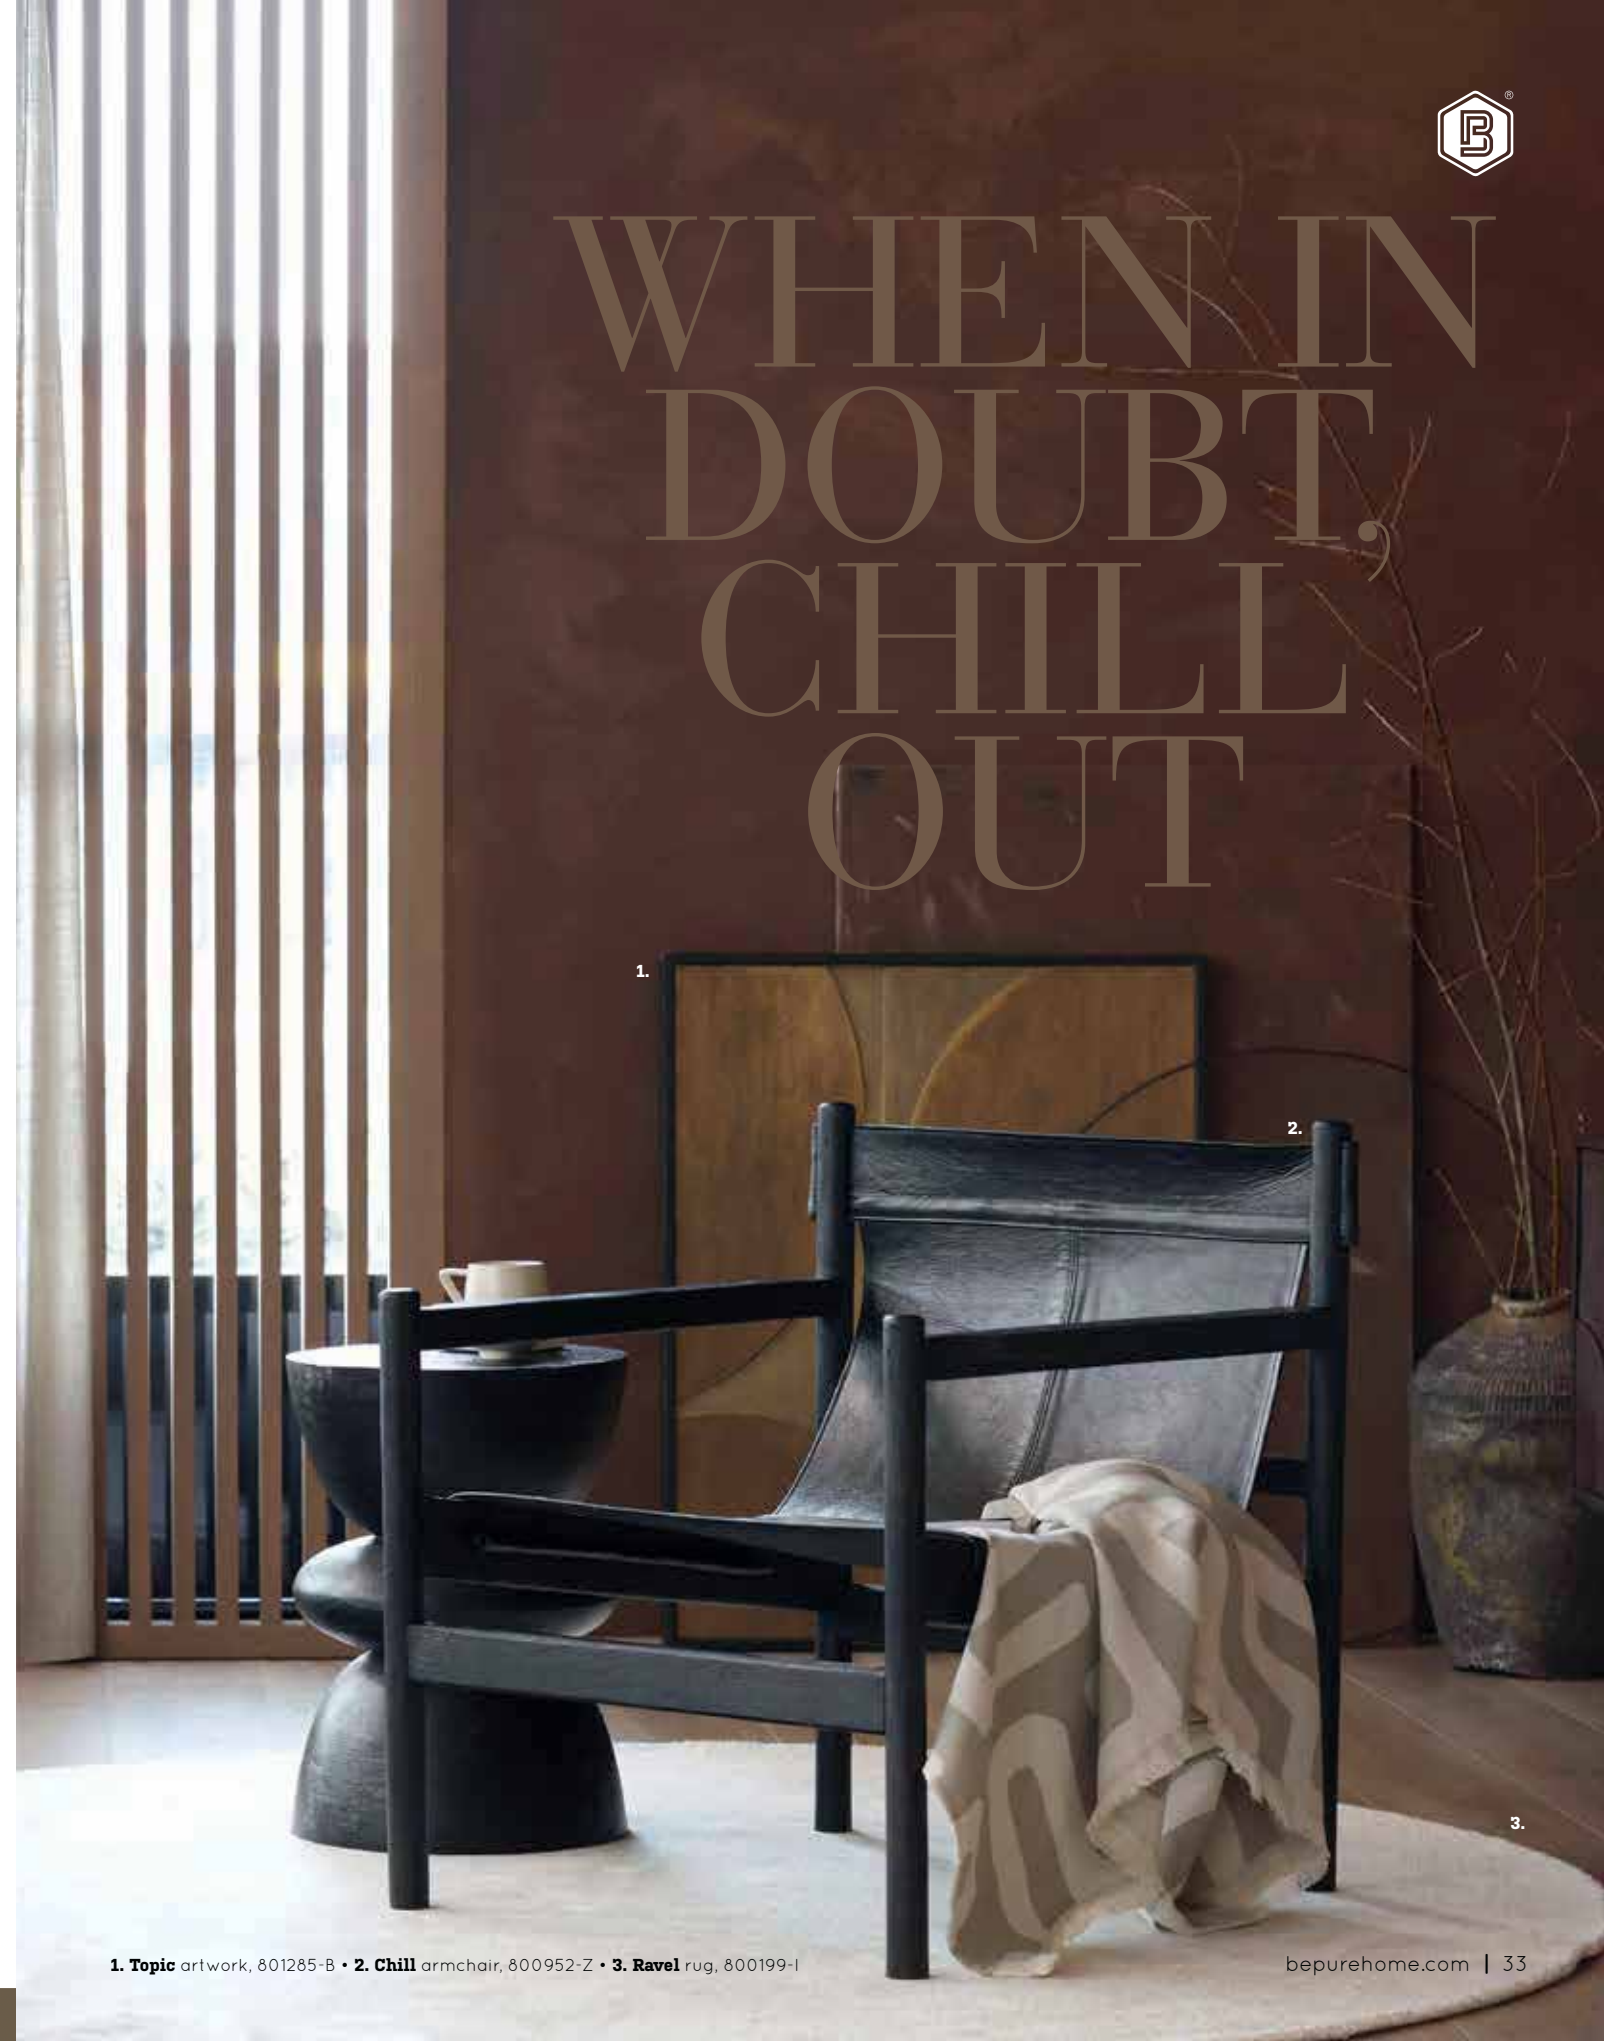

WHEN IN DOUBT, CHILL OUT

1. **Topic** artwork, 801285-B • 2. **Chill** armchair, 800952-Z • 3. **Ravel** rug, 800199-I