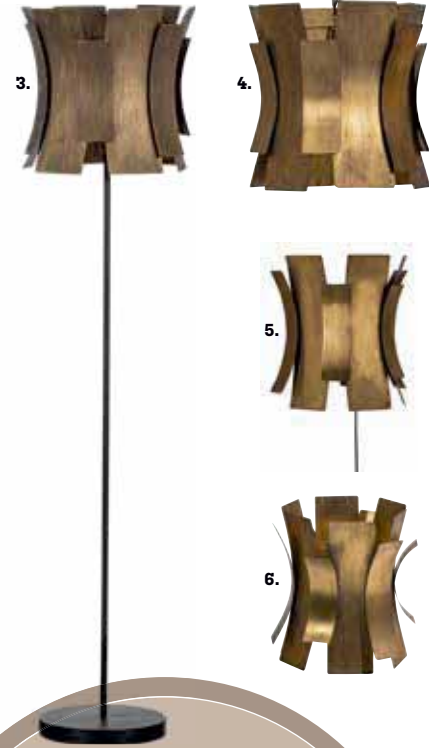

Counter sideboard  
801094-Z

Snore  
vase 30 cm  
801183-B

Snore  
vase 19 cm  
801182-B

# IT'S JUST A VASE

1. Drib vase, 801115-T • 2. Drib vase, 801119-H • 3. Drib vase, 801120-B  
 4. Grain vase, 801113-B • 5. Artichoke vase, 800363-A • 6. Dipped vase, 801114-Z  
 7. Decennia vase, 800243-T • 8. Decennia vase, 800243-U • 9. Unequal vase, 800159-B • 10. Summer vase, 800396-B • 11. Serene vase, 800367-A  
 12. Zebra vase, 800158-B