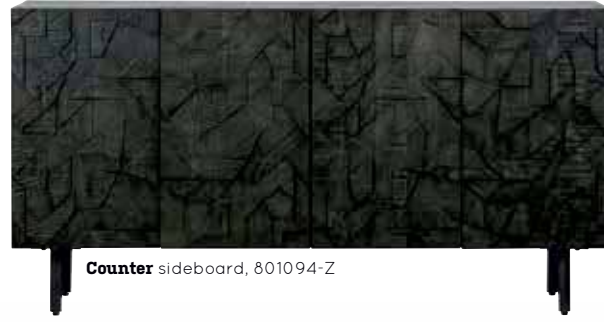

## SHOW CASE

Give your most beautiful accessories a showcase on the Draw sideboard. Play with heights, materials and colours to create an exciting look!

- 1. Decennia vase, 800243-T
- 2. Draw 4-door storage cabinet, 801300-W
- 3. Crest serving plates, 801297-W • 801298-W • 801299-W
- 4. Draw sideboard, 800991-W
- 5. Lunar table lamp, 801089-N
- 6. Decennia vase, 800243-U
- 7. Fund ornament, 801192-Z
- 8. Syros vase, 801213-G

- 1. Babble hanging lamp, 801284-W
- 2. Bequest high cabinet, 800206-Z
- 3. Catch dining chair, 800194-G
- 4. Rhombic dining table, 800951-N
- 5. Catch dining chair, 800194-B

**Bequest**

- 1. sideboard, 800935-Z
- 2. high cabinet, 800206-Z
- 3. cabinet, 800074-Z
- 4. coffee table, 800316-Z
- 5. TV unit, 800075-Z