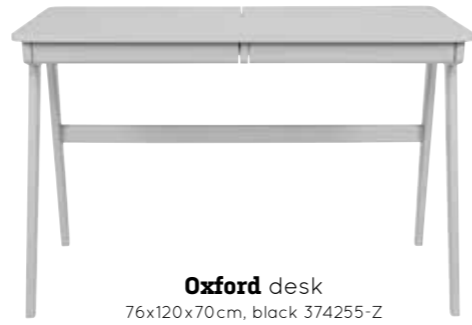

**Spun chair, set of 2**  
84,5x52,5x45,5cm, black 378615-Z

**Quadro chair, set of 2**  
77x54x56cm, black 800578-Z

**Form chair**  
77,5x50x52cm, natural 800585-N

**Form chair**  
77,5x50x52cm, brown 800585-B

**Icon leather chair**  
81x58x57cm, black 800726-Z

**Icon leather chair**  
81x58x57cm, dark brown 800726-DB

**Writing desk**  
78x110x55cm, natural 375750

**Oxford desk**  
76x120x70cm, black 374255-Z

ash veneer  
374255-ES

**Open Up desk**  
96x107x44cm, ash veneer 800592-ES

**Shelving wall shelf**  
25x150x15cm, white 800481-GOW

With black  
or wooden  
sliders

**Shelving wall shelf**  
25x150x15cm, black 800481-GOZ

**Office desk**  
98x89x56cm, black 800737-Z