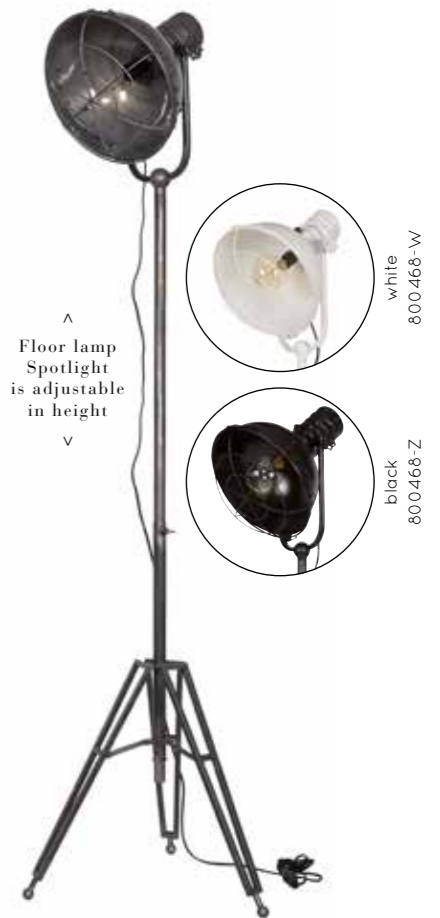

Shiplight
table lamp*
24xØ15cm
White 800549-W

Cannonball hanging lamp*
20xØ20cm, antique brass 800619-B

‘Light is what gives joy to buildings.’

- Jaquelin T. Robertson -

Kettle hanging lamp • *New*
24xØ39,5cm, metal 800823-M

Spotlight hanging lamp*
37x129,5x40cm, silver 800575-M

Hurricane floor lamp • *New*
144x41x49cm, antique brass 800502-B

Mine lamp • *New*
40xØ8cm, antique brass 800821-B

Blown table lamp*
79x37x31cm
Grey 800501-G, white 800501-W

^
Floor lamp
Spotlight
is adjustable
in height
v

white
800468-W

black
800468-Z

Spotlight floor lamp*
167x54x45cm, silver 800468

Hurricane floor lamp*
144x41x49cm, black 800502-Z

Cover up wall lamp*
36xØ28cm, antique brass 800640-A