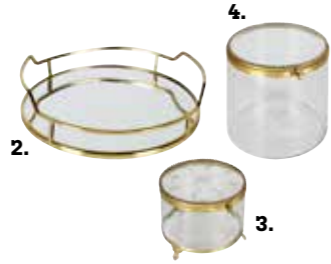

Mix & Match

RODEO CLASSIC IN THE MIX. DO YOU LIKE IT CHIC, OR RATHER ROUGH? TRY BOTH, JUST MIX AND MATCH. COMBINE DIFFERENT SURFACES WITH A BLEND OF DARING MATERIALS, TO CREATE YOUR OWN PERSONAL HOME DESIGN.