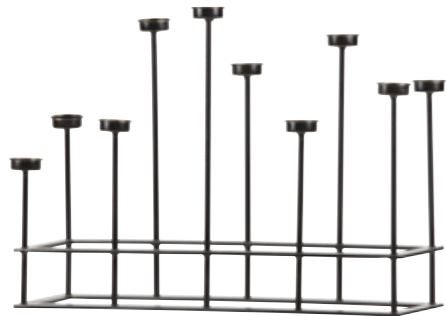

Surround candleholder
40x58,5x17,5cm, black 800690-Z