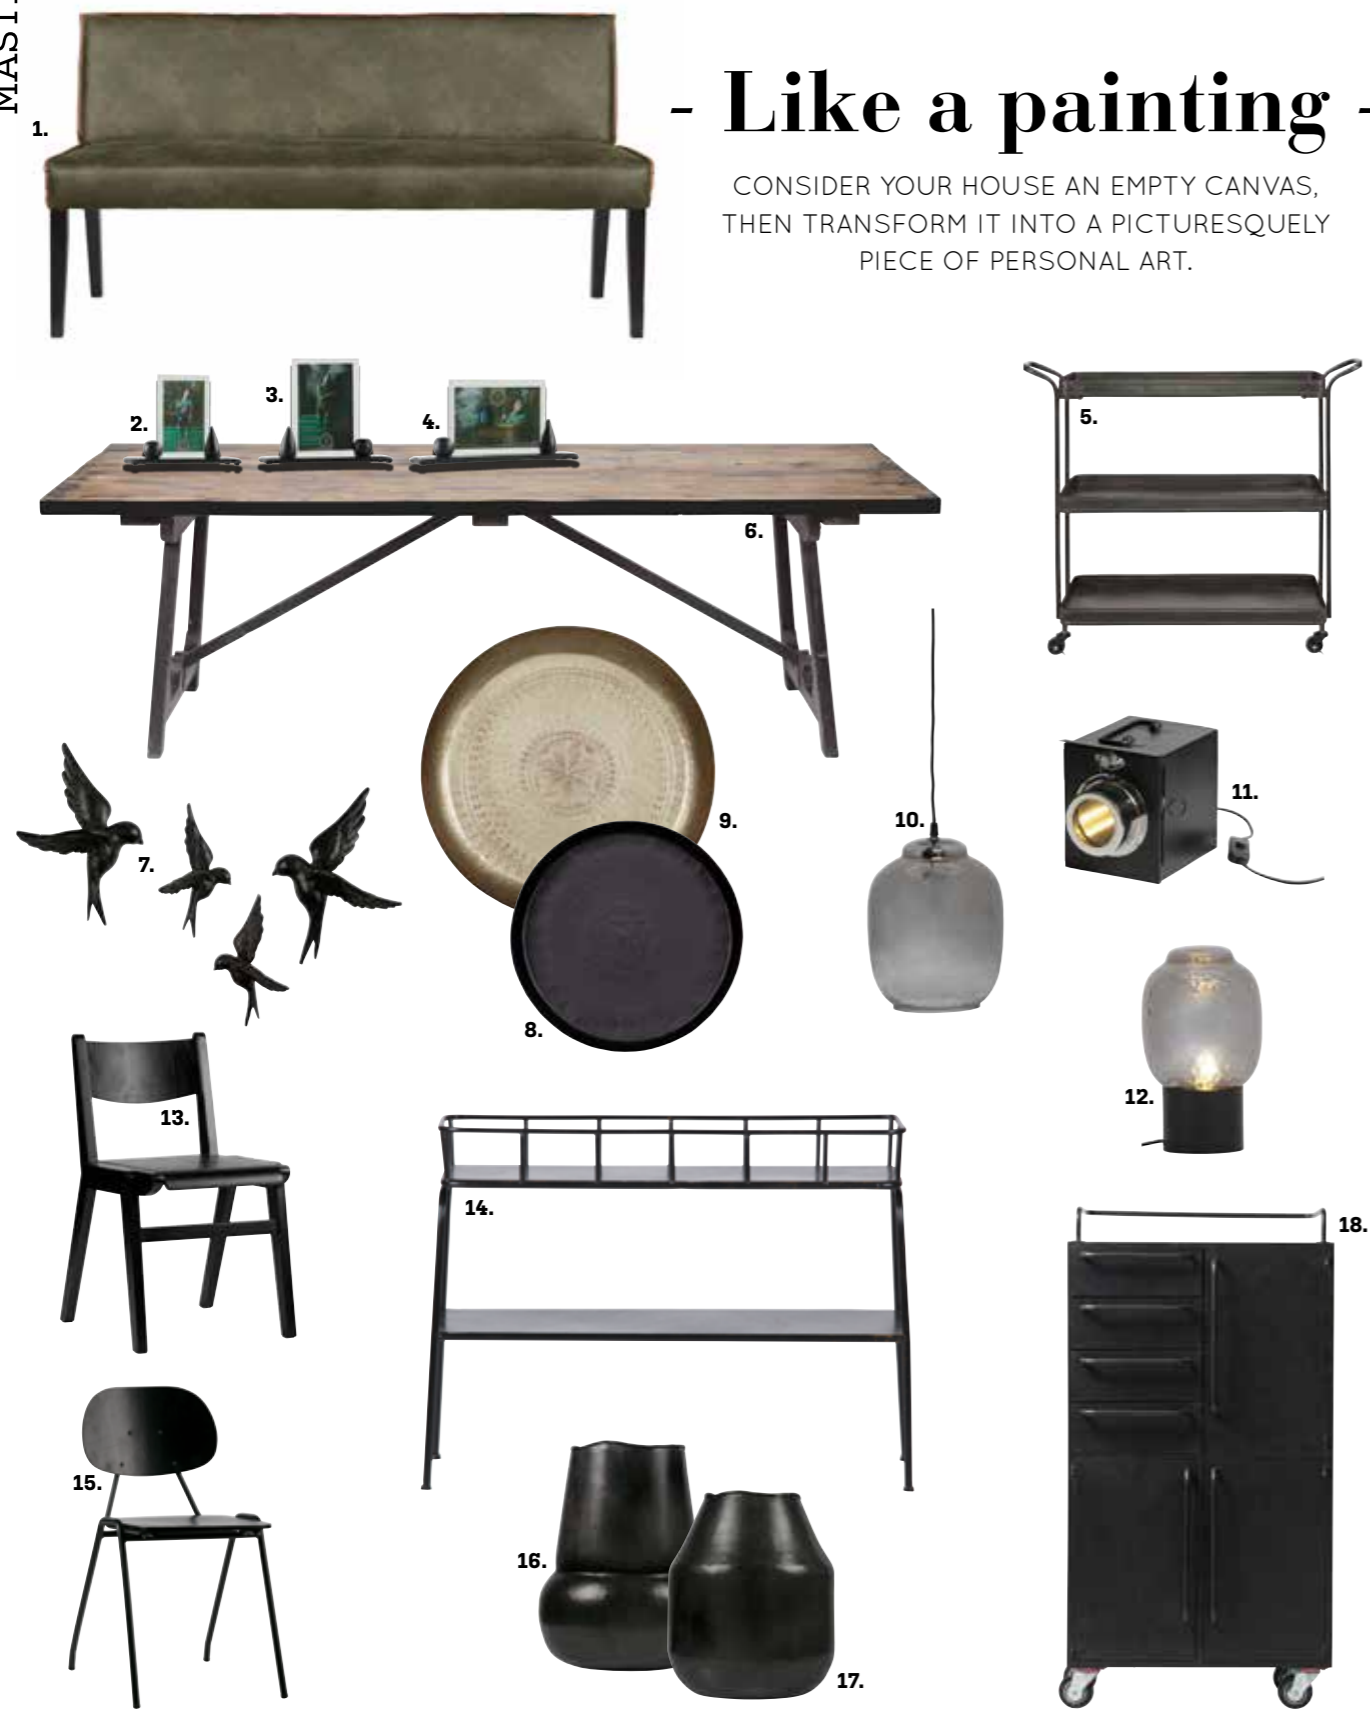

- Like a painting -

CONSIDER YOUR HOUSE AN EMPTY CANVAS,
THEN TRANSFORM IT INTO A PICTURESQUELY
PIECE OF PERSONAL ART.

1. Rodeo dining bench, 378621-A • 2. Beloved Too photoframe M 800824-Z, 3. L 800825-Z, 4. XL 800826-Z • 5. Tea trolley, 800488-Z • 6. Craft dining table, 800473-Z • 7. Avaler decoration - set of 4, 800898-Z • 8. Big Waitress tray, 800429-B • 9. Iron Lady tray, 800432-A • 10. Bubble hanging lamp, 800764-Z • 11. Projector table lamp, 800847-Z • 12. Bubble table lamp L, 800762-Z • 13. Academy chair, 800886-Z • 14. Greenery plants table, 800738-Z • 15. Seminary chair, 800887-Z • 16. Artistic vase XL 800830-S, 17. L 800831-S • 18. Black beauty cabinet, 800853-Z