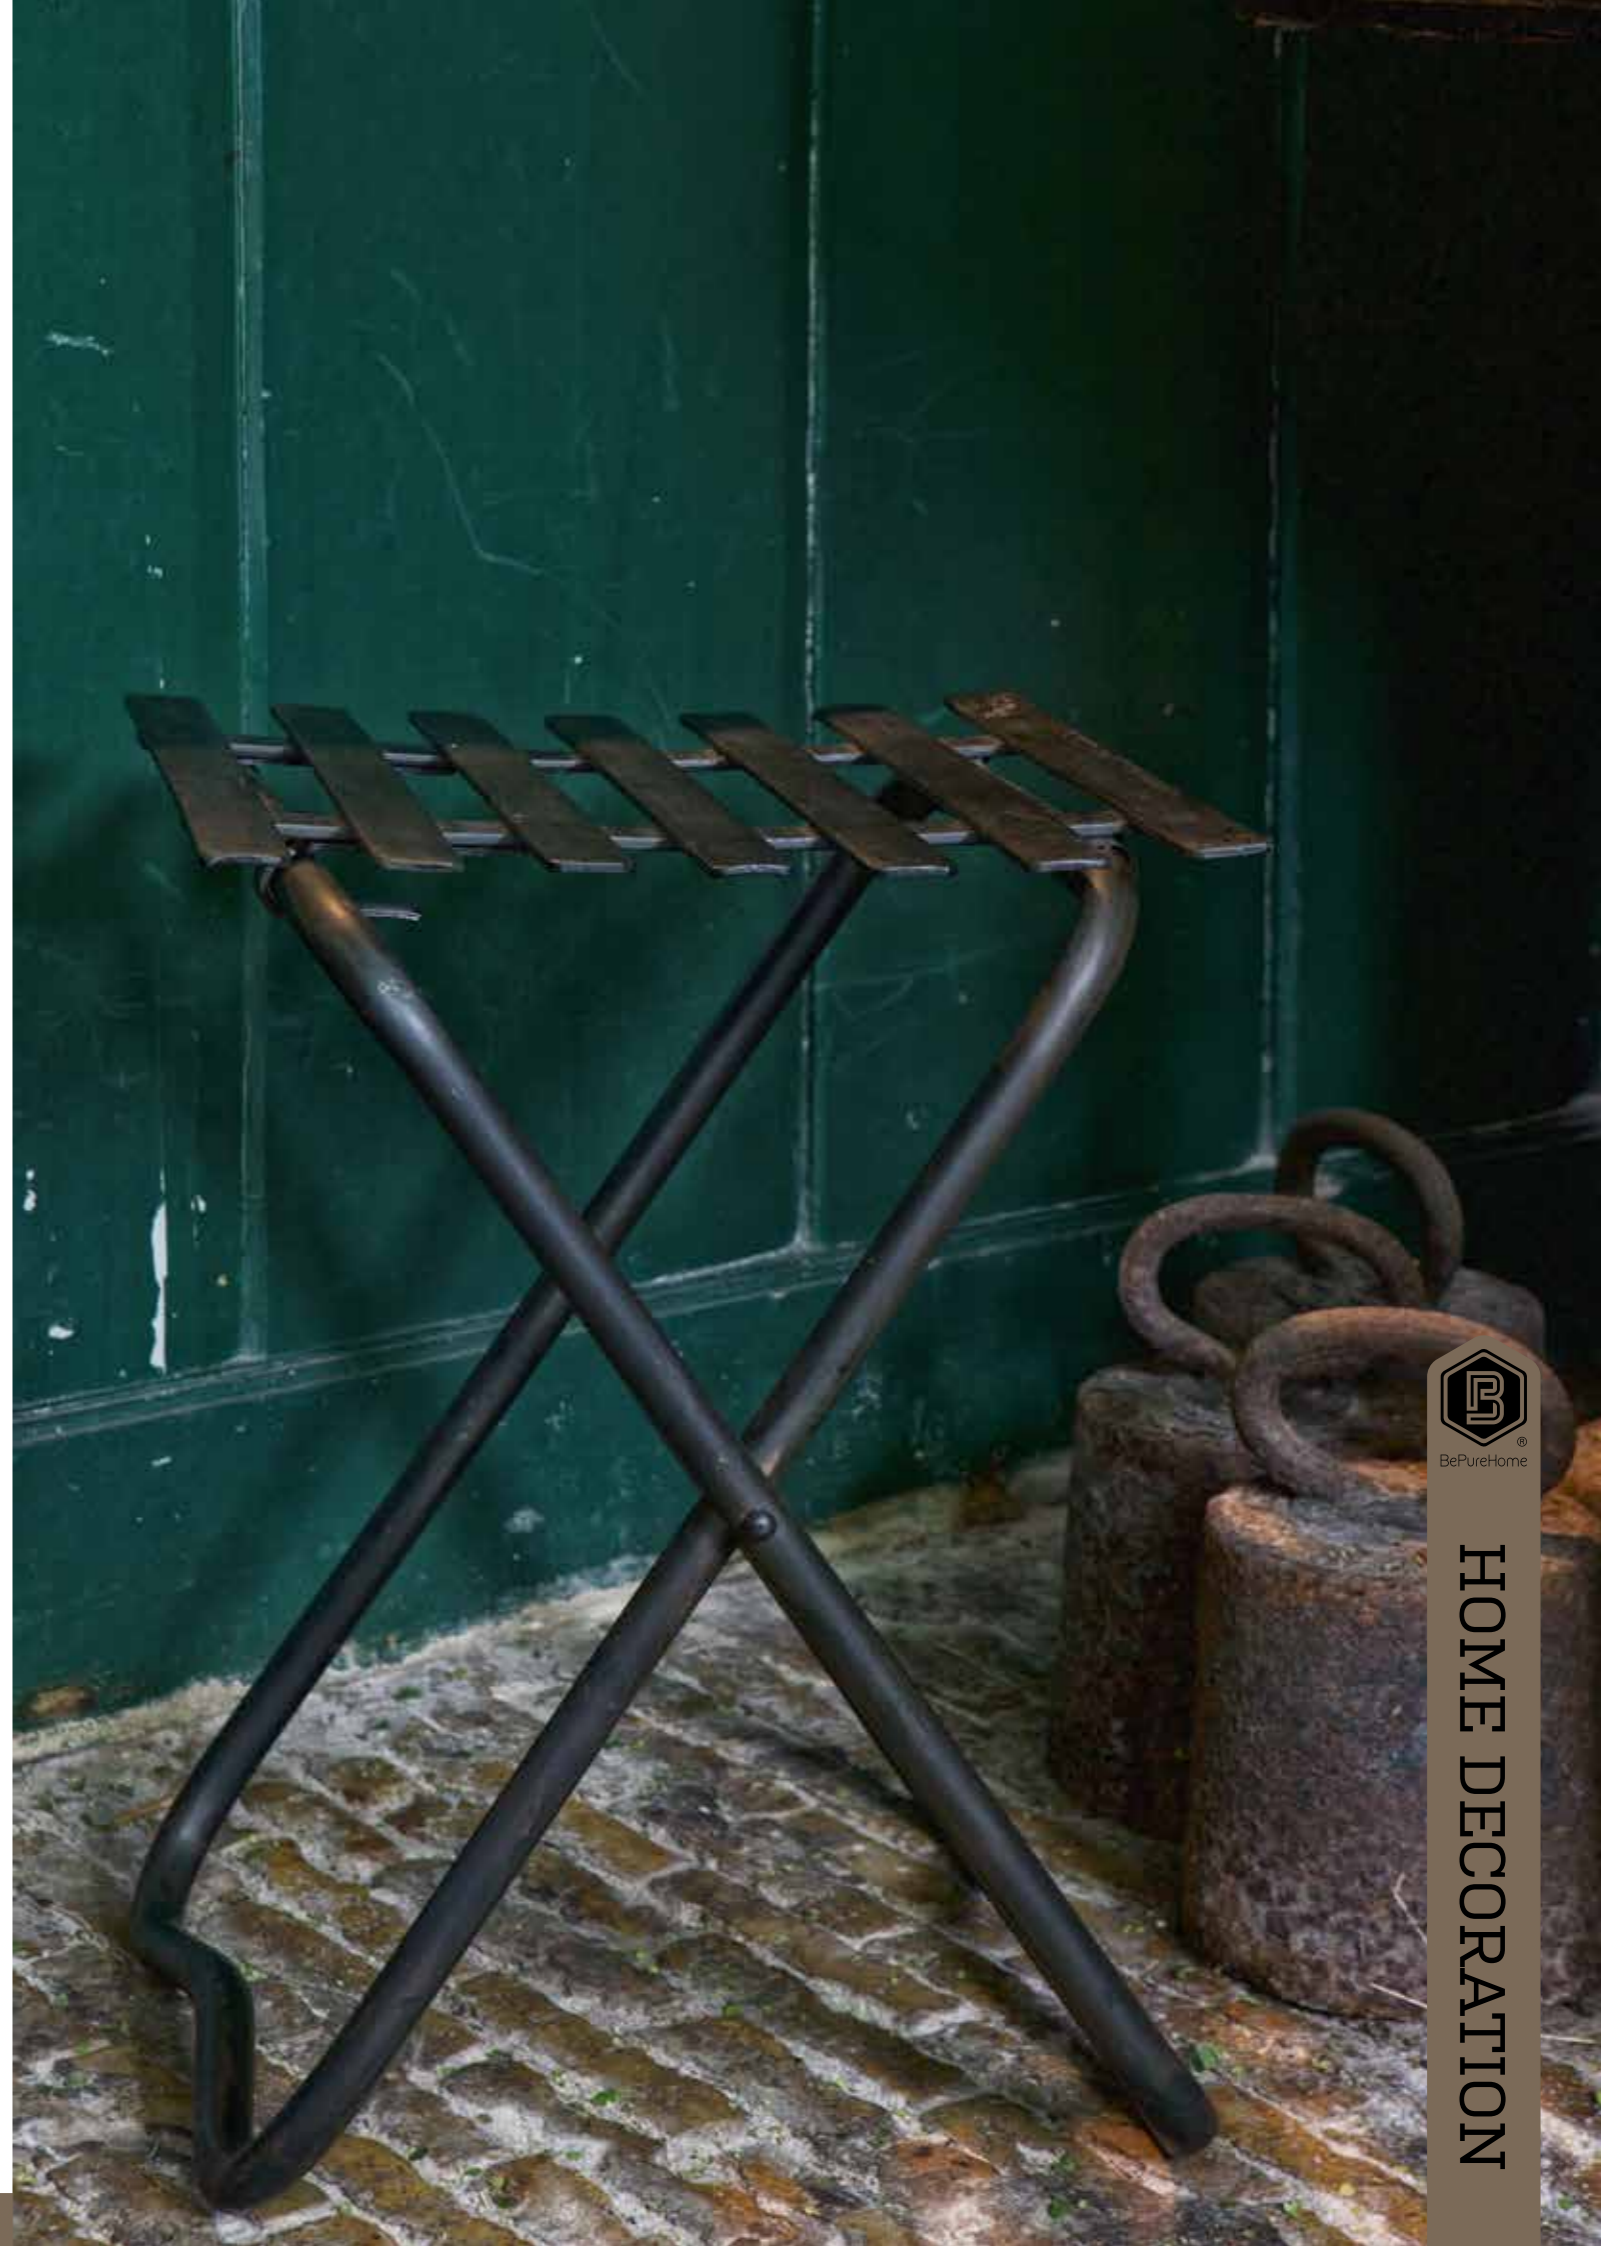

BePureHome